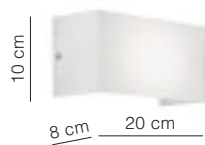

COMPACT

studio MAYA DESIGN

Vetro extrachiario verniciato e incamiciato, con angoli 45° incollati. Disponibile in vari colori. Montatura cromo.

Extra-clear painted and coated glass with glued 45° corners. Glass available in different colours. Fixture in chrome-plated.

Extrahelles, lackiertes oberfangglas, mit 45° winklein geklebt. Glas in den verschiedenen Farben lieferbar. Fassungen aus verchromtem.

Cristal extraclaro esmaltado y encamisado, con ángulos de 45° encolados. Vidro disponible en distintos colores. Armazón de metal cromado.

Vetro / Glass Glas / Vidrio