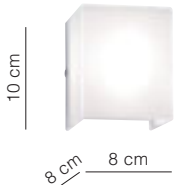

COMPACT

studio MAYA DESIGN

Vetro extrachiario verniciato e incamiciato, con angoli 45° incollati. Disponibile in vari colori. Montatura cromo.

Extra-clear painted and coated glass with glued 45° corners. Glass available in different colours. Fixture in chrome-plated.

Extrahelles, lackiertes oberfangglas, mit 45° winklein geklebt. Glas in den verschiedenen Farben lieferbar. Fassungen aus verchromtem.

Cristal extraclaro esmaltado y encamisado, con ángulos de 45° encolados. Vidro disponible en distintos colores. Armazón de metal cromado.

Vetro / Glass Glas / Vidrio